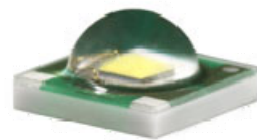

R150 LED Luminaire

Evolve™ LED

Evolve™ R150 Cobra Head

Traditional HID Street light

LED Technology

Evolve™ Optic / Light Engine

Optic - Evolve™ Light Engine Demonstrated Performance

Thermal - Evolve™ Heat Sink System Reliability

Mechanical - Evolve™ Construction Roadway Experience

Electrical - Evolve™ Integration Component Reliability & Protection

R150 LED Luminaire – Electrical Access

Evolve™ LED