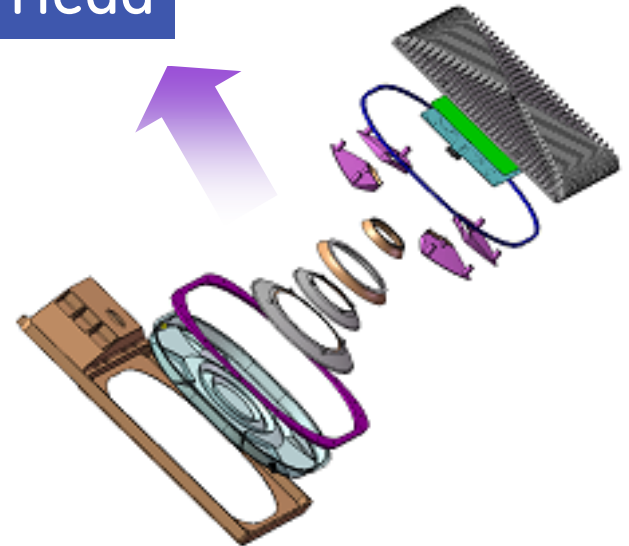

# R150 LED Luminaire

Evolve™ LED

## Evolve™ R150 Cobra Head

Traditional HID Street light

LED Technology

Evolve™ Optic / Light Engine