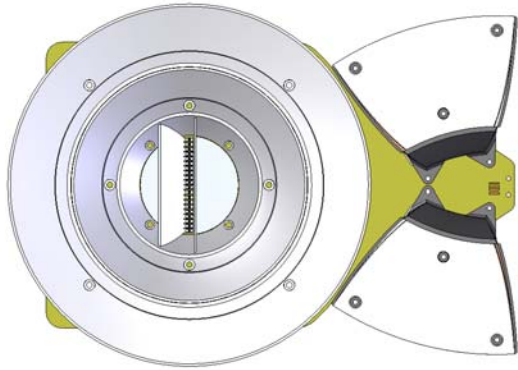

Optic - Evolve™ Light Engine Demonstrated Performance