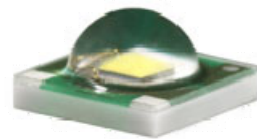

# R150 LED Luminaire

Evolve™ LED

## Evolve™ R150 Cobra Head

Traditional HID Street light

LED Technology

Evolve™ Optic / Light Engine