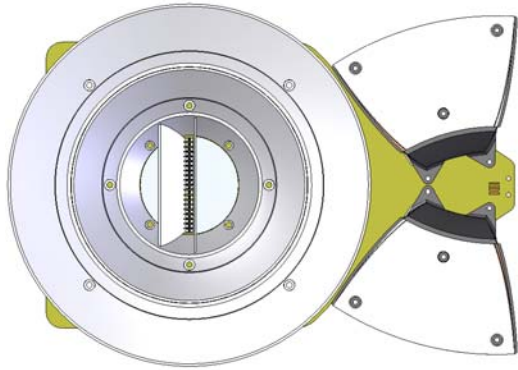

R150 LED Luminaire

Evolve™ LED

Evolve™ R150 Cobra Head

Traditional HID Street light

LED Technology

Evolve™ Optic / Light Engine

Optic - Evolve™ Light Engine Demonstrated Performance

Thermal - Evolve™ Heat Sink System Reliability

Mechanical - Evolve™ Construction Roadway Experience

Electrical - Evolve™ Integration Component Reliability & Protection

R150 LED Luminaire – Electrical Access

Evolve™ LED