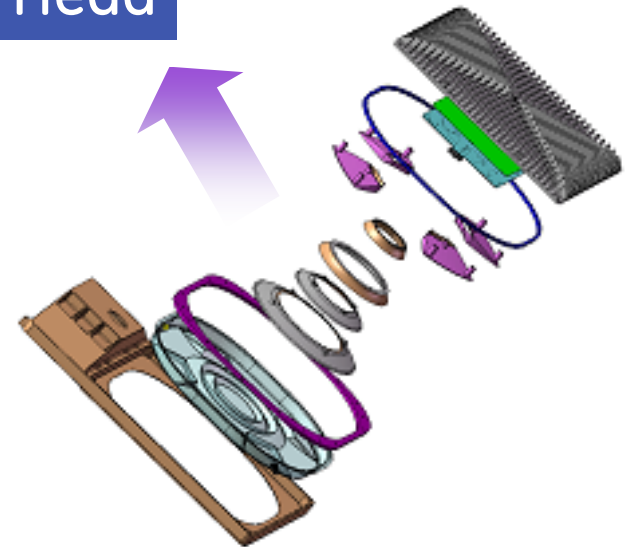

R150 LED Luminaire

Evolve™ LED

Evolve™ R150 Cobra Head

Traditional HID Street light

LED Technology

Evolve™ Optic / Light Engine

Optic - Evolve™ Light Engine Demonstrated Performance

Thermal - Evolve™ Heat Sink System Reliability

Mechanical - Evolve™ Construction Roadway Experience

Electrical - Evolve™ Integration Component Reliability & Protection

R150 LED Luminaire – Electrical Access

Evolve™ LED