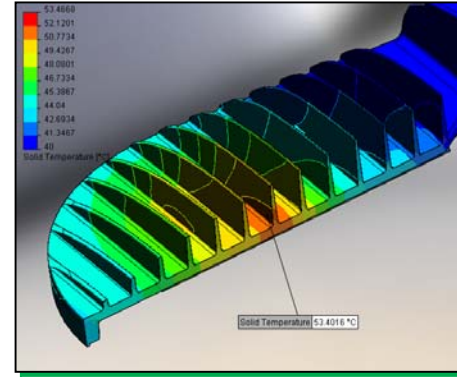

Thermal - Evolve™ Heat Sink System Reliability