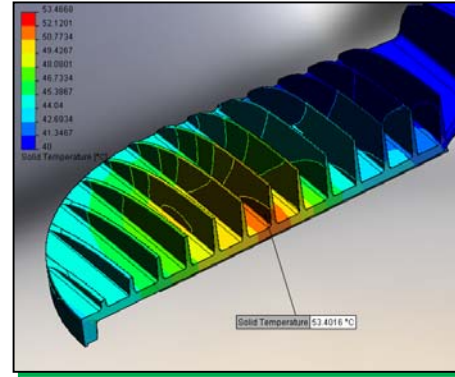

R150 LED Luminaire

Evolve™ LED

Evolve™ R150 Cobra Head

Traditional HID Street light

LED Technology

Evolve™ Optic / Light Engine

Optic - Evolve™ Light Engine Demonstrated Performance

Thermal - Evolve™ Heat Sink System Reliability

Mechanical - Evolve™ Construction Roadway Experience

Electrical - Evolve™ Integration Component Reliability & Protection

R150 LED Luminaire – Electrical Access

Evolve™ LED