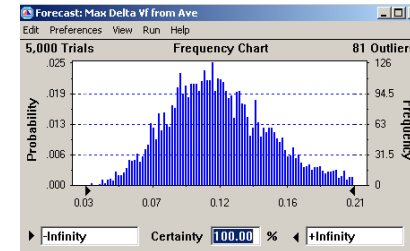

Electrical - Evolve™ Integration Component Reliability & Protection